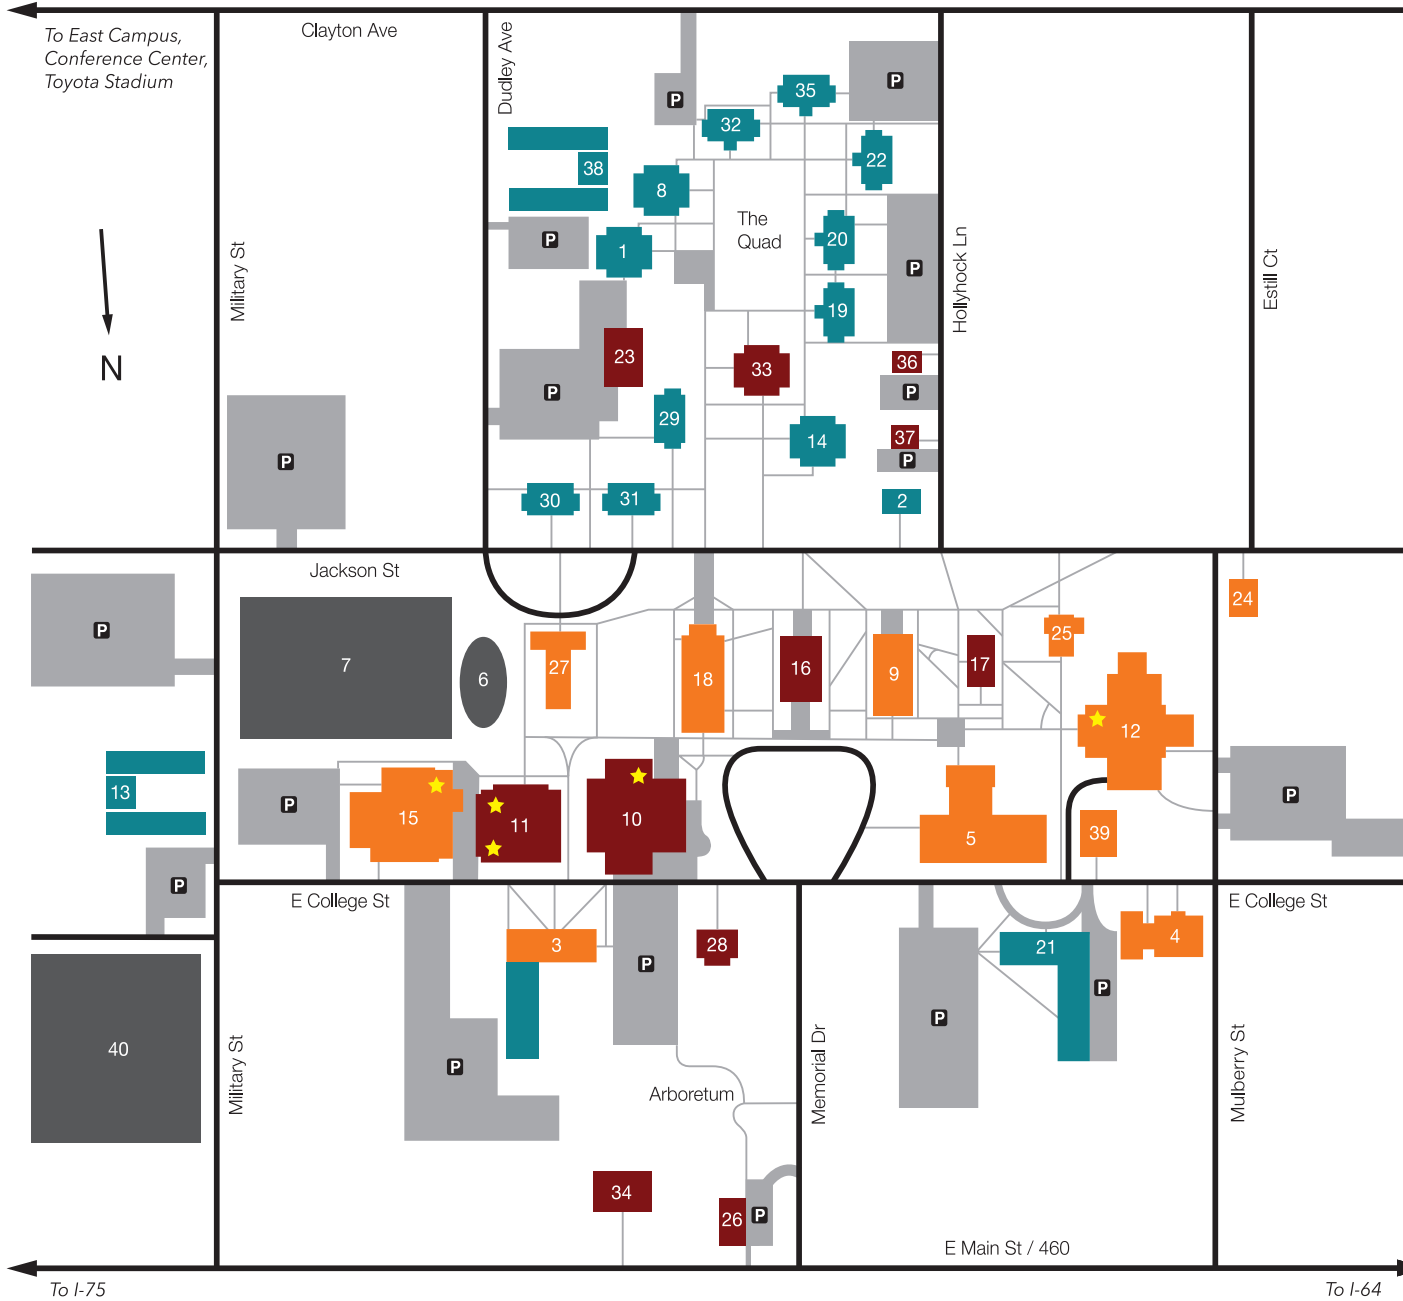

Campus Map

LEGEND

- Classroom Building
- Residence Hall
- Administrative/Facility
- ★ Defibrillator Location

CLASSROOM BUILDINGS

3. Anderson Hall
Education, Graduate Education, Languages, Business & Economics, Theatre & Communication Arts
4. Anne Wright Wilson Fine Arts Building
Anne Wright Wilson Fine Arts Gallery
5. Asher Science Center
9. Cooke Memorial
ITS, Human Resources, Political Science
12. Ensor Learning Resource Center (library)
Cochenour Art Gallery, Jacobs Gallery, Mulberry Café, Baptist Seminary of Kentucky
15. George H.W. Bush Center for Fitness/The Rec
18. John L. Hill Chapel
24. McCandless House
International Programs
25. Nunnelley Music Building
27. Pawling Hall
English, History, Religion, Philosophy, Classics
39. Wilson Lab Theatre

RESIDENCE HALLS

1. Allen Hall
2. Alpha Gamma Delta House
8. Collier Hall
13. Hambrick Village
14. Flowers Hall
19. Kappa Alpha House
20. Kappa Delta House
21. Knight Hall
22. Lambda Chi Alpha House
29. PHA House (President's House Association)
30. Phi Kappa Tau House
31. Phi Mu House
32. Pi Kappa Alpha House
35. Sigma Kappa House
38. Rucker Village

ADMINISTRATIVE BUILDINGS/FACILITIES

10. Cralle Student Center
Student Life, Bishop College Center/Office of Diversity, The Caf, The Grille, The Store, Publishing & Duplicating, Campus Mail
11. Davis-Reid Alumni Gym
16. Giddings Hall
Academic Programs, Administration, Development, Financial Planning
17. Highbaugh Hall
Business Office, Registrar
40. Hinton Field
7. Intramural Field
23. Maintenance
26. Patterson House
Admissions
28. Payton Thurman Meetinghouse
Graves Center for Calling & Career
33. Pierce Hall
34. President's Home
6. Putting Green
36. Sociology Building
37. Student Wellness Center